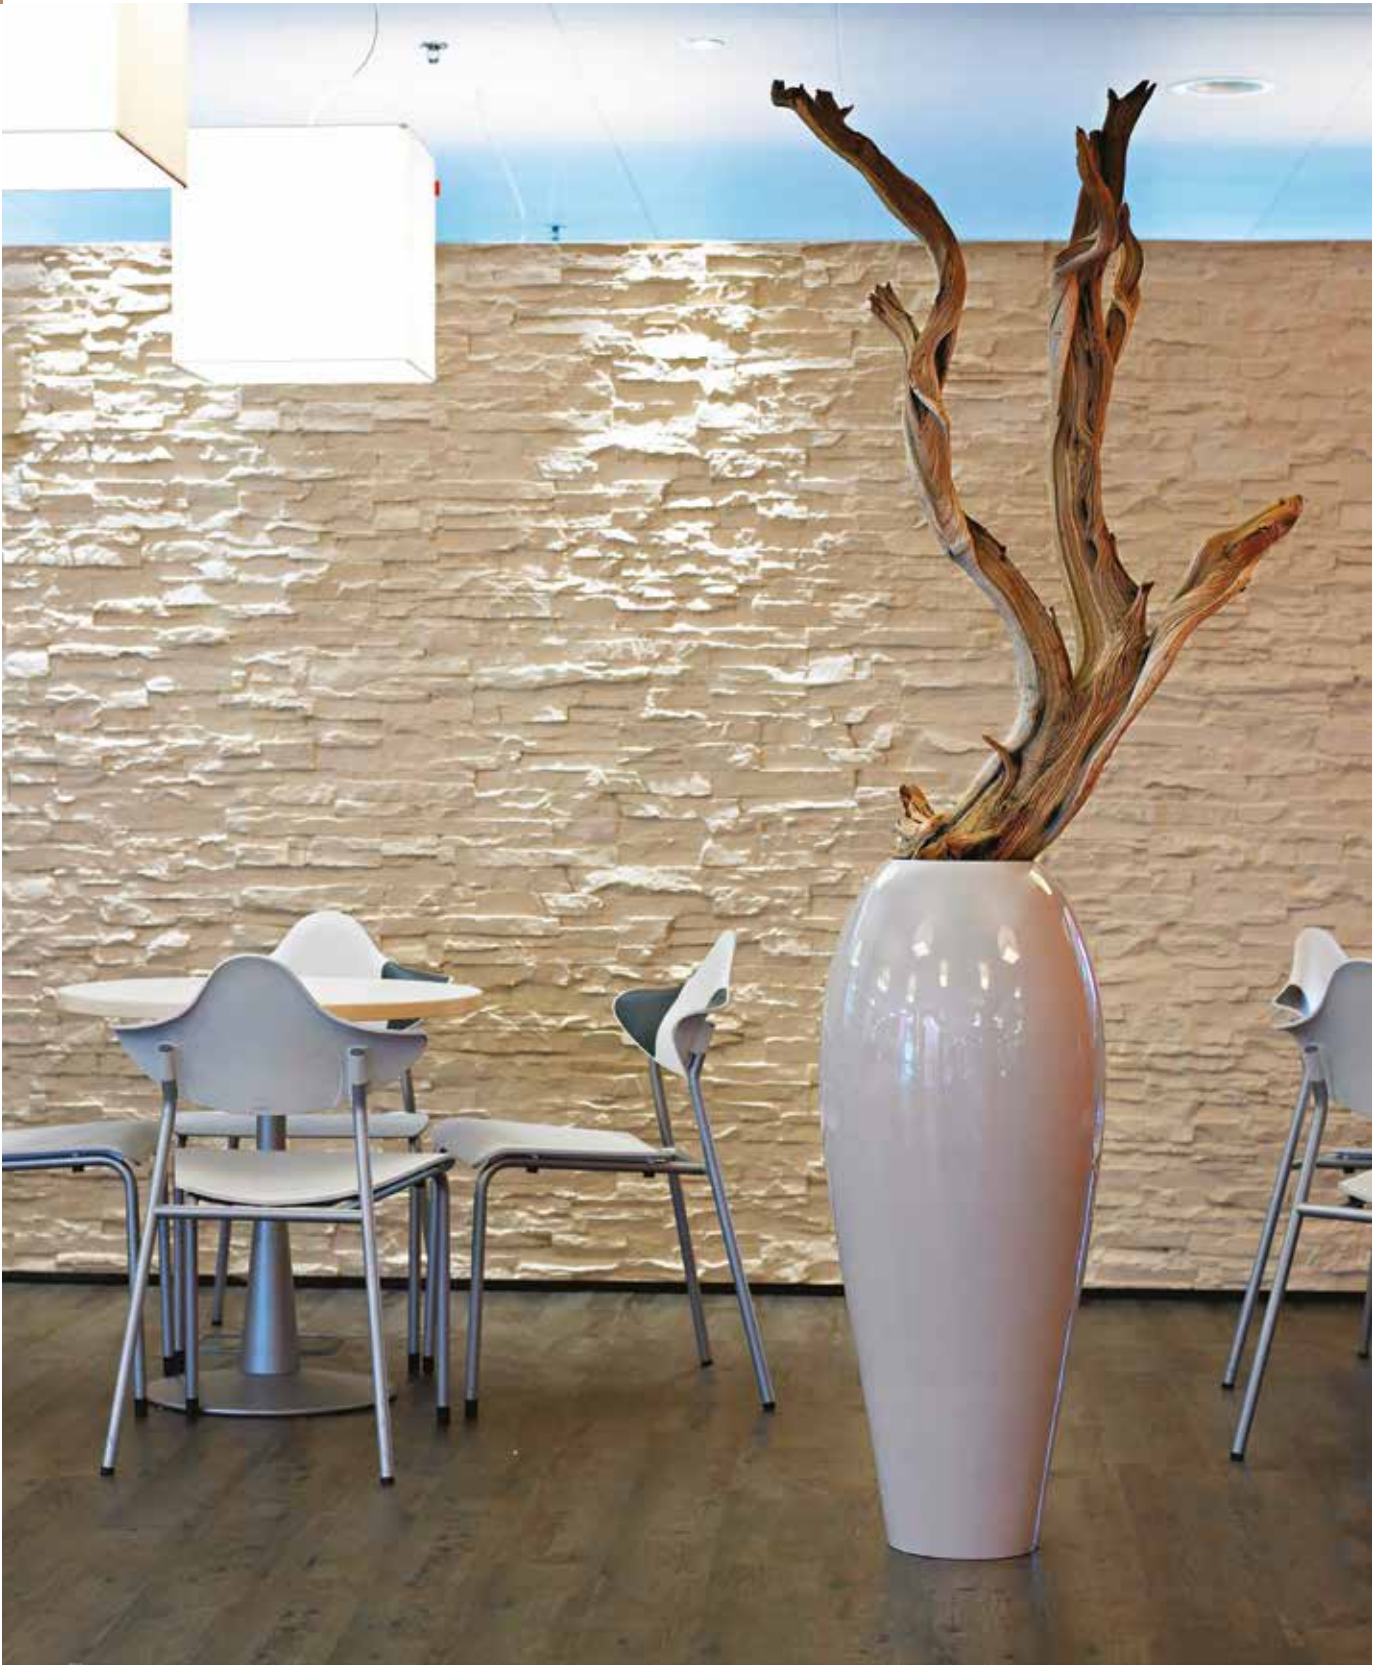

Structure

High shine

Matt

Metallic

Hammered

Sphinx

Sphinx | Sphinx

Synthetic vase, available in 9 standard RAL-colours, other colours at surcharge available. More info see last page.